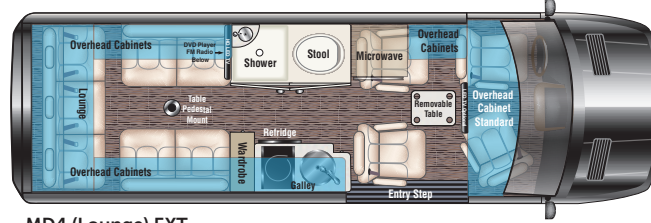

MD4 (Lounge) EXT

- Coordinated Door Panels
- Custom Dash and Door Handle Wood Grain Upgrade
- Custom Floor Mats W/Non Slip Rubber Backing
- Driver and Passenger Deluxe Seating Recover
- Driver and Pass Front Swivel Seating
- Custom Work Station Area Behind Driver Seat
- Custom Maybach Style Seating With Seat Belts
- Interior Entrance Grab Handle
- Side and Rear Screen Doors
- Power Folding Rear Sofa Bed
- Under Sofa Storage
- Rear Luggage Storage
- Complete Insulation Package
- Complete Privacy Shade Package
- Front Privacy Window Close Outs
- Shower With Dual Entry Solid Doors
- Solid Surface Sink in Bath
- Retractable Clothes Line
- Shower Curtain
- Porcelain Toilet
- Power Bath Vent
- Fresh and Grey Holding Tank Heat Pads

- Sani Flush Black & Grey Tank Flush
- 32 Gal. Fresh Water Holding Tank
- 27 Gal. Grey Water Holding Tank
- 15 Gal. Black Water Holding Tank

Exterior Standard Features

- Dark Tinted Side and Rear Windows
- Tip-Out Windows
- Fiberglass Running Board with Step
- Color Keyed Bumpers and Body Moldings
- Rear Hitch with Wiring Package
- 16" Aluminum Wheel Package
- Rear Back-Up Camera System
- Power Awning with LED Light
- LED Patio Light
- 110 Volt Outlet
- HD Digital Air TV Antenna
- 100 Watt Roof Top Solar Charging System
- Dual Battery Charging System with Monitor
- Lifeline AMG Deep Cycle 225 Amp Hour Battery System
- 30 Amp 110 Volt Shore Line Power Hookup with Cord
- LP Remote Fill 15.1 gal Capacity