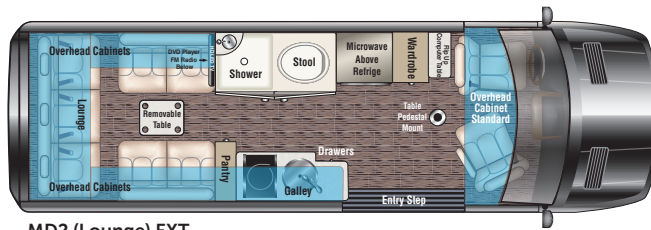

Two-piece fiberglass shower with porcelain toilet, solid surface sink

Power lounge sofa in sleeping position

Full size refrigerator w/ large storage cabinet available on MD2 floor plans.

MD4 with power loft bed in sleeping position, graphite interior with black burl wood accents.

Solid surface counter, sink with cover, induction cook top and slide trash receptical.

Mercedes Benz upgraded dash with satin finished dash and door accents.

Exceptional design and state-of-the-art amenities bring your ideas for fun and functionality to life in high style.

Passage Floor Plans, Standard & Optional Features

Interior Standard Features

- Suburban Water Heater
- 13,500 BTU Roof Top AC (shore-line / Gen)
- Espar Coach Furnace
- 2.5 KW LPG Generator
- 2000 Watt Inverter / Charger / Transfer Switch
- ECO Chassis Battery Charging System
- Satellite TV Prep
- Wi-Fi Prep
- Multiple HDMI Input
- Multiple 110 Volt Outlets
- Multiple USB 12 Volt Chargers
- Rear HD LED TV
- Rear FM Radio
- Rear Blue-Ray DVD/CD Player
- Rear Speaker Upgrades
- Digital Touch Screen Multi Plex Coach Controls
- Overhead Courtesy Lighting
- Smoke, LPG, CO Detectors
- Fire Extinguisher
- FanTastic Roof Fan w/Remote
- Solid Surface Counter Tops
- Molded Sink with Flush Mount Cover
- Induction Cook Top
- Stainless Steel Refrigerator 12 Volt / 110 Volt
- Stainless Steel 110 Volt Convection Microwave
- Removable Table / Dinette
- Cabinets and Wardrobe With Hidden Hinges
- Soft Touch Automotive Color Keyed Walls and Headliner
- Composite 1/pc Flooring system
- Valances with Wood Inlay and Indirect Lighting