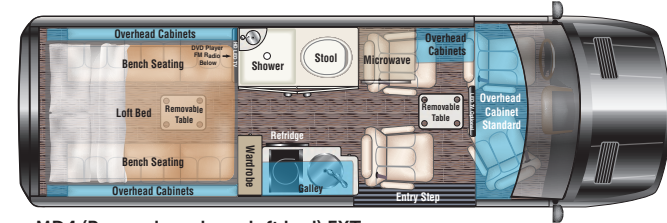

MD2 (Lounge) EXT

MD4 (Lounge) EXT

- Coordinated Door Panels
- Custom Dash and Door Handle Wood Grain Upgrade
- Custom Floor Mats W/Non Slip Rubber Backing
- Driver and Passenger Deluxe Seating Recover
- Driver and Pass Front Swivel Seating
- Custom Work Station Area Behind Driver Seat
- Custom Maybach Style Seating With Seat Belts
- Interior Entrance Grab Handle
- Side and Rear Screen Doors
- Power Folding Rear Sofa Bed
- Under Sofa Storage
- Rear Luggage Storage
- Complete Insulation Package
- Complete Privacy Shade Package
- Front Privacy Window Close Outs
- Shower With Dual Entry Solid Doors
- Solid Surface Sink in Bath
- Retractable Clothes Line
- Shower Curtain
- Porcelain Toilet
- Power Bath Vent
- Fresh and Grey Holding Tank Heat Pads

MD2 (Power drop down loft bed) EXT

MD4 (Power drop down loft bed) EXT

- All In One Utility Bay Houses the Following Features
- Cable TV Input
- Water Fill
- Exterior Shower
- Macerator Pump with Power Gates and Power Hose Reel